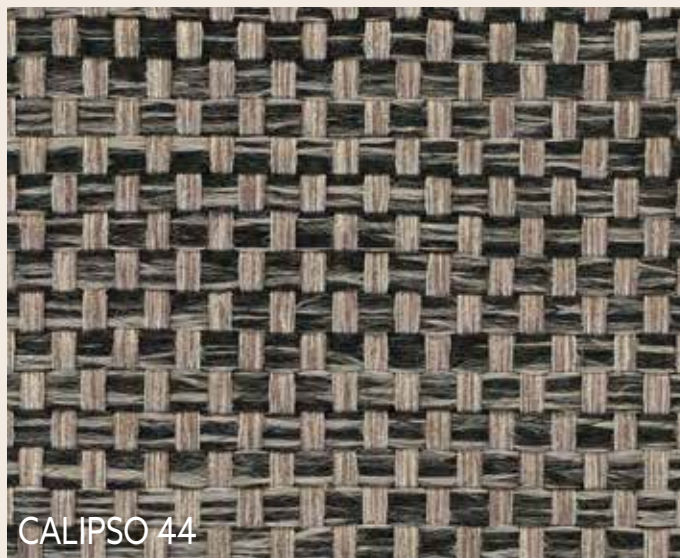

CALIPSO 44

ACCADEMIA DINING ROOM - REGALE CHAIR